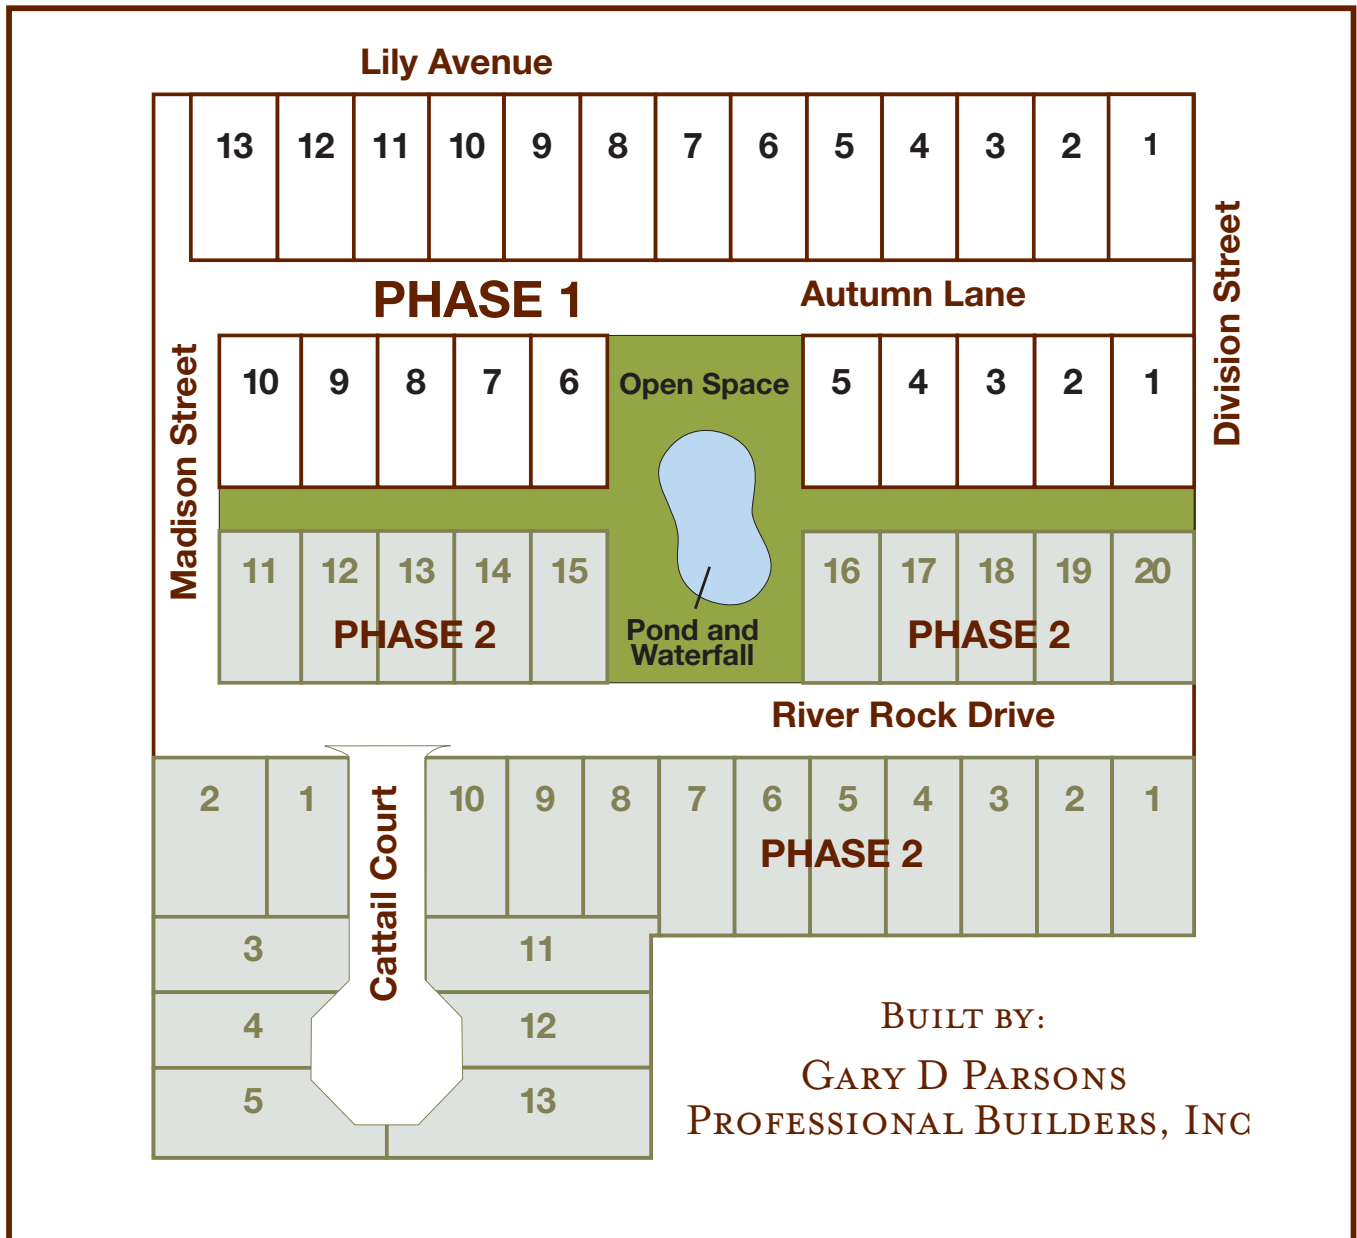

# maplewood VILLAGE

A PLANNED NEIGHBORHOOD  
INSPIRED BY THE CRAFTSMAN STYLE

OFFERED BY  
CENTURY 21 ON THE LAKE

BILL DRAYTON  
208.255.1616  
MAPLEWOODSANDPOINT.COM

BUILT BY:  
GARY D PARSONS  
PROFESSIONAL BUILDERS, INC